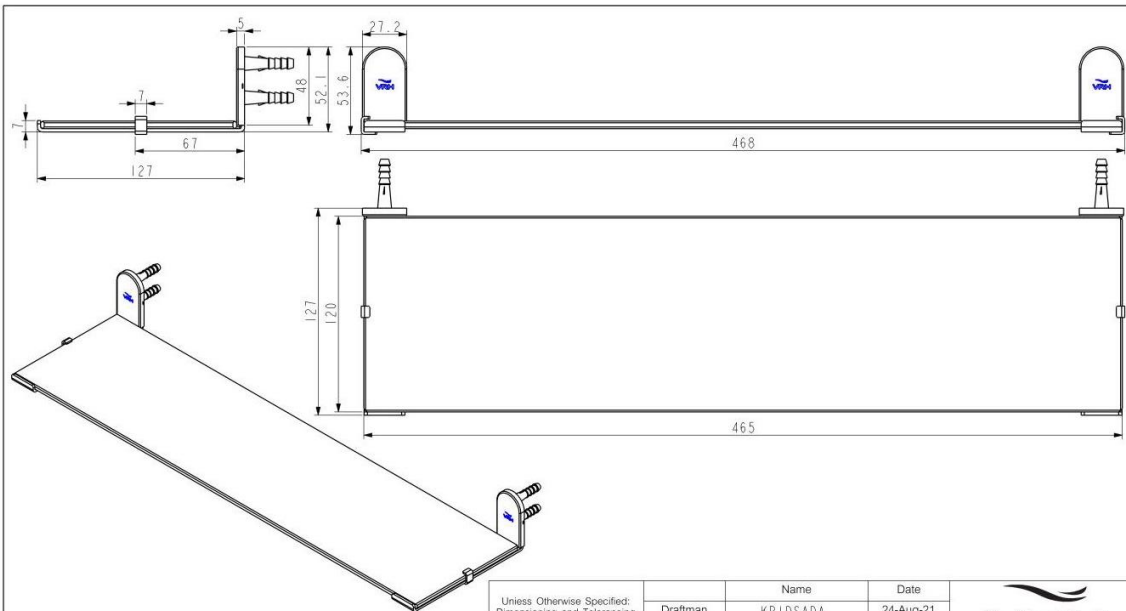

Unless Otherwise Specified: Dimensioning and Tolerancing According to DIN 7168(1991-04)		Name	Date	 ALL DESIGNS, COMPUTER FILES, PRINTS AND SPECIFICATIONS ARE THE PROPERTY OF VR UNION CO., LTD. AND CAN NOT BE USE WITHOUT THERE WRITTEN PERMISSION
General Tolerance		Draftman	24-Aug-21	
Up to 6	± 0.1	Designer		
Over 6 to 30	± 0.2	Checker		
Over 30 to 120	± 0.3	Approved	24-Aug-21	
Over 120 to 400	± 0.5	Drawing Product Name : ชั้นวางกระจกของDC106มีฝาครอบที่ขายดี (SANITEC)		Material : STAINLESS STEEL 304
Over 400	± 0.8	Drawing Product No : FBSED-C106AB		Unit : | Rev. | Sheet No. | Paper Size mm. 03 | 1 of 2 | A4
Angle	± 1°			FM-RD-01-01,28/12/59,Rev 09

NO.	REVISION RECORD	DATE

Flushing of pipe must be done before fittings are installed. Failure to do so voids the warranty.
Follow cleaning instructions and avoid using any harmful chemicals.
All information is for reference only. Installation shall always be based on the specs provided with actual delivered items.
For more info, visit www.sanitecph.com